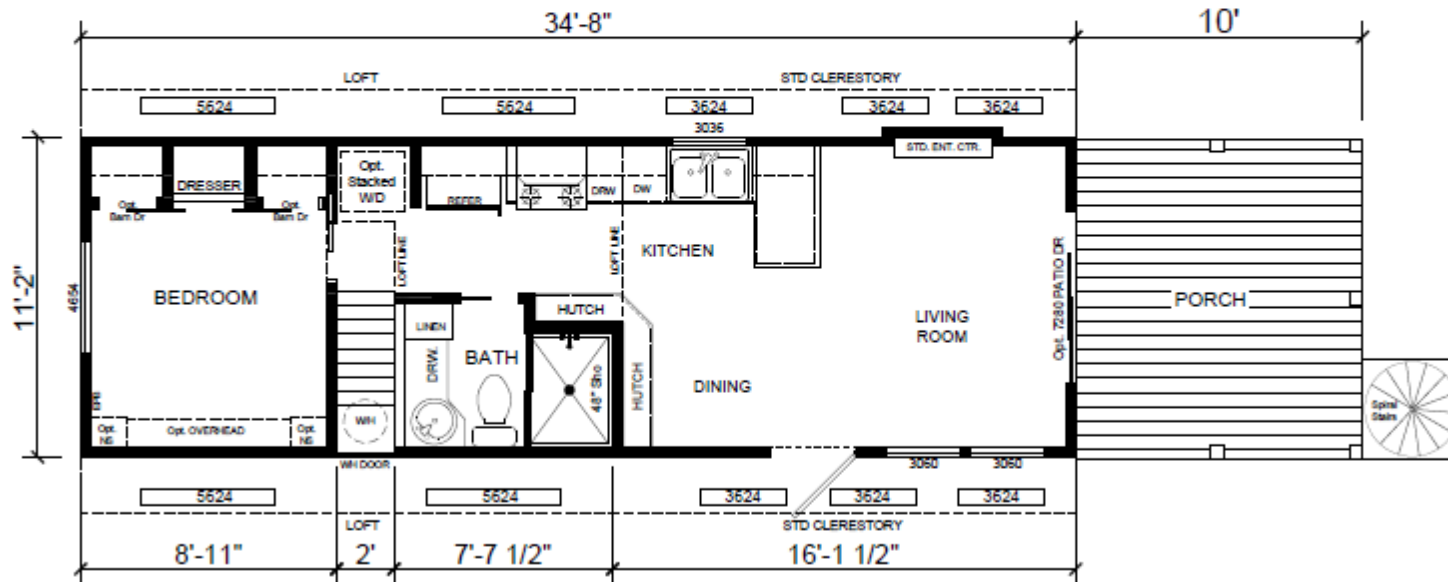

# 106 DL Elite-Rooftop Terrace

*(optional porch & loft)*

399 SF

view our display models at 4384 E Interstate 30, Rockwall, Texas 75087

1-877-219-4059 or 972-771-2176

[www.RCRCRockwall.com](http://www.RCRCRockwall.com)

MHDRET00036207/IHB1526

*Due to continuous improvements, regulations, and material/product changes, floorplan specifications may change without notice.*